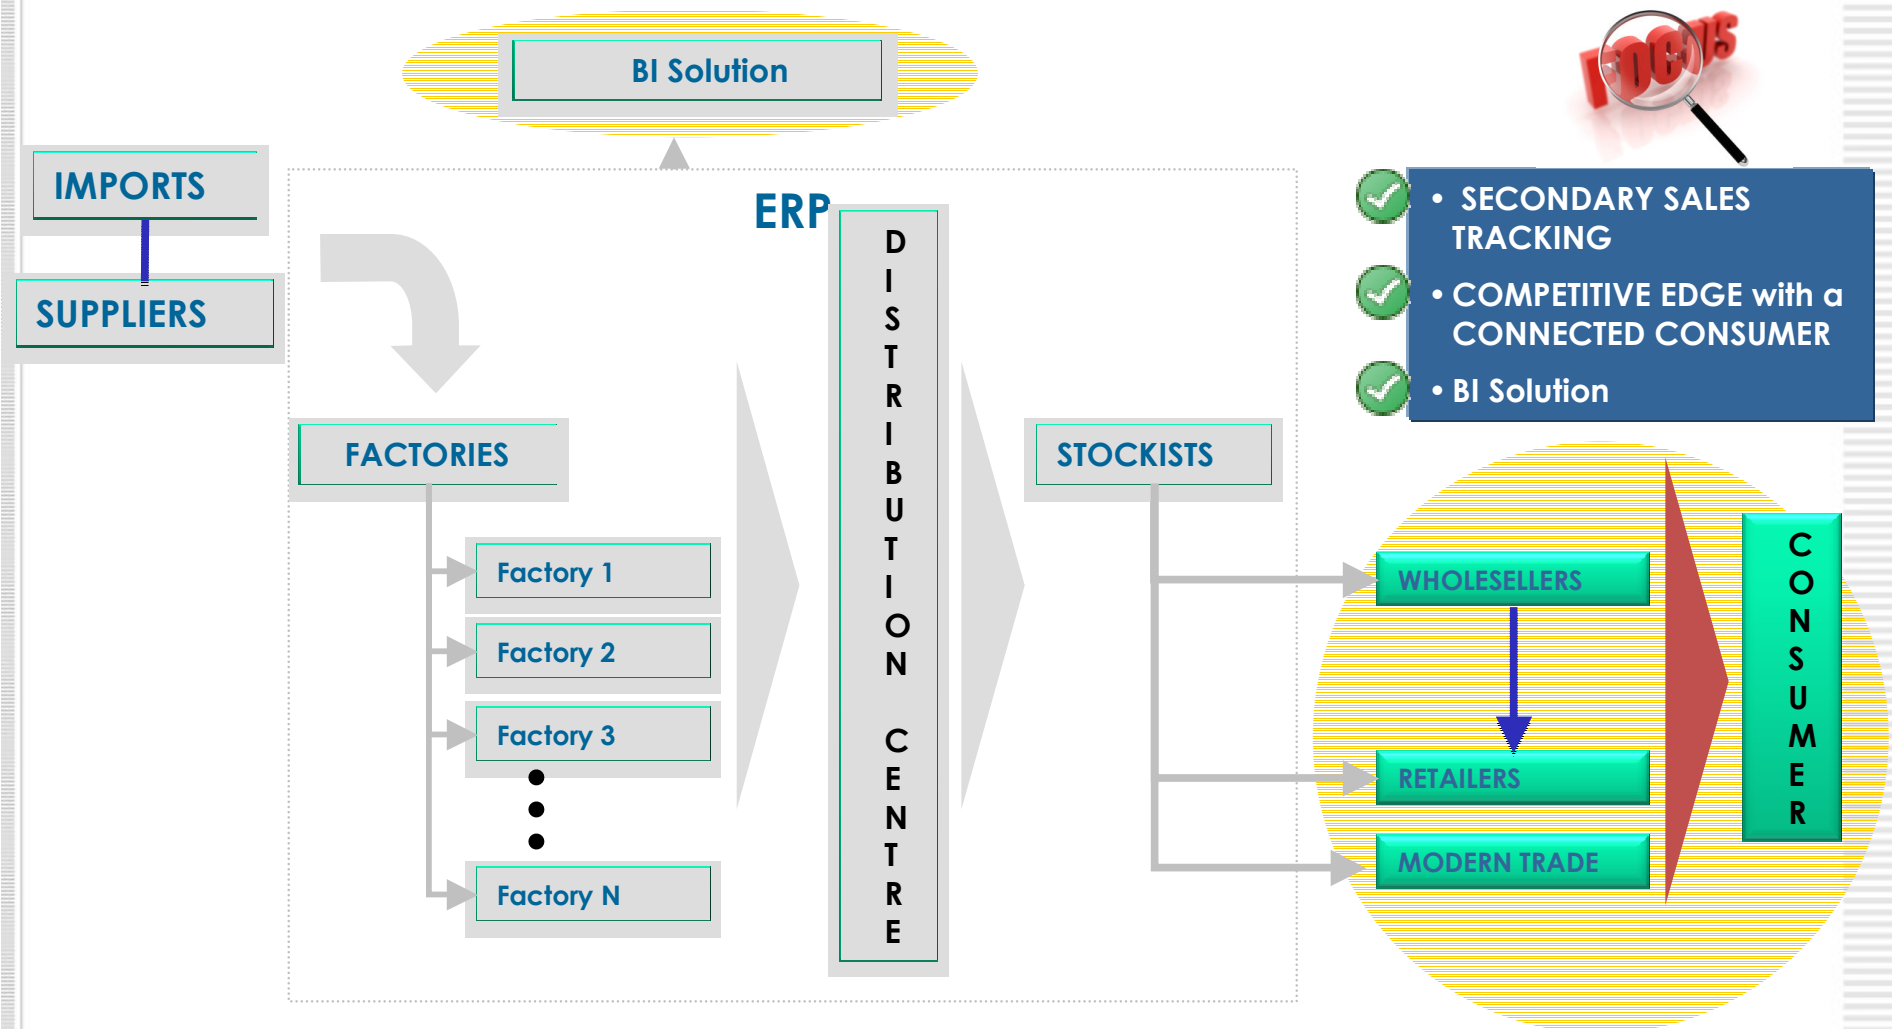

Backed by strong domain & business process experts, SkyTECH offers proven solutions across different functional areas and technology platforms. Our solutions directly impact the bottom-line of clients by enhancing operational efficiencies and reducing costs.

SkyTECH - Software Solutions

SkyTECH Solutions

Your Best-in-Class...

- IT Solutions for an Industry that demands nothing...  
...but the Best...

SkyTECH's Global IT Delivery Model combines on-site and offshore project execution to deliver IT services at cost effective rates. Headquartered in Chicago, SkyTECH has offices in Phoenix, Denver, Atlanta, and Washington DC and Offshore Delivery Centers in Kolkata, Mumbai, and Chennai, India. SkyTECH's offshore development infrastructure is certified to ISO 9001:2000, SEI CMM Level 5 and ISO 27001:2005.

# FMCG Domain Footprint