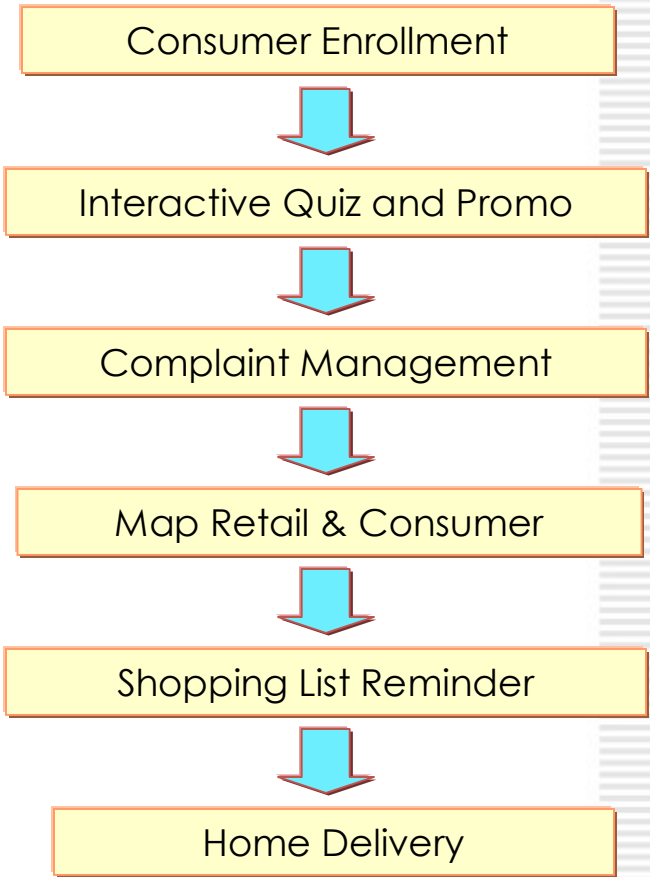

Competitive Edge – Connected Consumer

- Know Your Consumer
  - ✓ Habits & Attitude
  - ✓ Loyalty
  - ✓ Spends
  - ✓ Access to bigger sample
  - ✓ Faster feedback and analysis
- Incorporation of KYC analysis to Supply Chain

□ Mobility Solutions
□ Handheld Device
□ Mobile Phone

Leading to - Slimmer, Quicker and Responsive - Supply Chain Management

Connected to Consumer