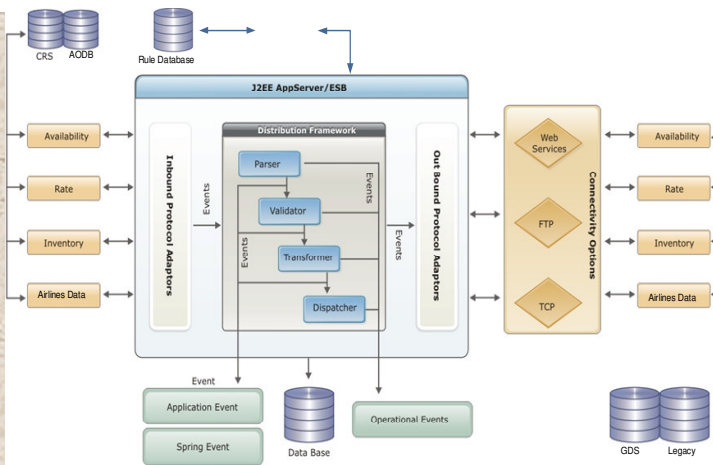

# Representative Innovations

## SkyFUSION (Enterprise Integration Framework)

- Enterprise Application integration for Data Exchange
- End-to-End Open Source based Solution
- Process framework with orchestration capabilities
- Customizable payloads (plug-ins) for industry specific data
- Administrative interface and Monitoring dashboard

## Knowledge Engineering (Semantics)

- Enhanced wiki navigation
- Improved knowledge authoring
- Simplified knowledge retrieval
- Polished knowledgebase
- Secured content
- Intuitive administration