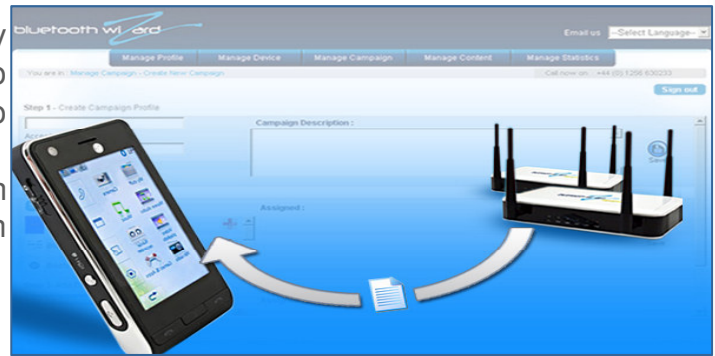

- The user can manage their ad campaign through one centralized application and can customize the same for the target store
- The campaigns are transmitted to the devices over a GPRS network

Blue Tooth Wizard

Wireless Edge is a mobility platform for information aggregation, information distribution and reporting. Some of the applications, which reside on the platform, are as follows

- Complaint Management
- Asset Tracking
- Sales Information
- Logistics Management
- Postal Delivery

Wireless Edge

Sales Information – An implementation

The Challenge of a large FMCG company in India was to build an Automated System that Customer Executives could directly use from the field while interacting with Distributors and Retailers.