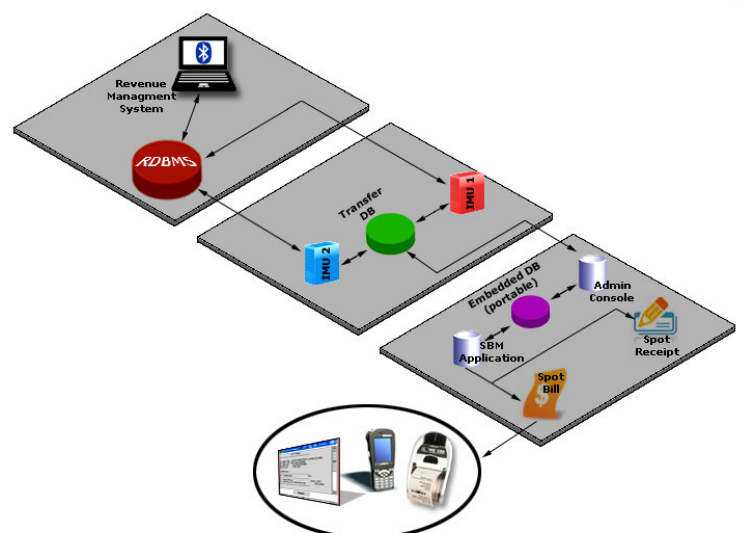

Wireless Edge is a mobility platform for information aggregation, information distribution and reporting. Some of the applications, which reside on the platform, are as follows

- Complaint Management
- Asset Tracking
- Sales Information
- Logistics Management
- Postal Delivery

Wireless Edge

Sales Information – An implementation

The Challenge of a large FMCG company in India was to build an Automated System that Customer Executives could directly use from the field while interacting with Distributors and Retailers.

SkyTECH has developed a Mobility Solution to access the Inventory data from the field and take the order accordingly.

It also gives the Dashboard feature, which helped our customer evaluate the sales volume and the trend of sales volume.

The sales data and the trend of sales data helped our customer optimize the Supply Chain in terms of their Production and the Distribution

SkyTECH is providing the service on a SaaS model.

MAKES IT FLY

BANKING | TRANSPORTATION & LOGISTICS | FMCG | AIRPORT