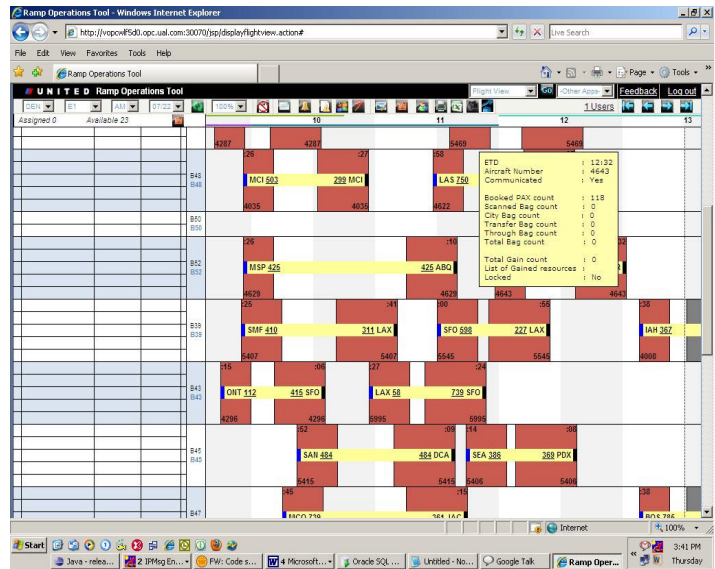

Resource Management

Resource Management is a web-based solution to optimize manpower utilization and monitor manpower availability.

Salient Features

Automated Work Allocation

- Real Time Resource Usage View
- Skill-set wise Manpower Availability
- Team Build View
- Drag and Drop feature for task Assignments to resources based on their availability and skill
- Notification to Resources on their Work Allocation
- Basic Metrics like resource efficiency, resource utilization, planned vs. actual etc.

Real-time Work Package: generates automated work packages for scheduled activities and manual work packages for unplanned activities. It helps to identify uncovered work packages and opportunity to cover idle time between two work packages

Manpower Availability: displays the list of available manpower based on skill sets, shifts and color coding

Team Building: generates team lists based on work package requirements, based on constraints of resources skills and availability.

Resource Movement: allows a drag and drop feature to move the entire team to address a particular work package. It performs constraints checks on skill-sets and provides options for forced resource movements

Reporting: Some of the common reports generated are – manpower utilization, overtime and late lunch tracking, resource load, idle time evaluation

Real-time Work Package Information