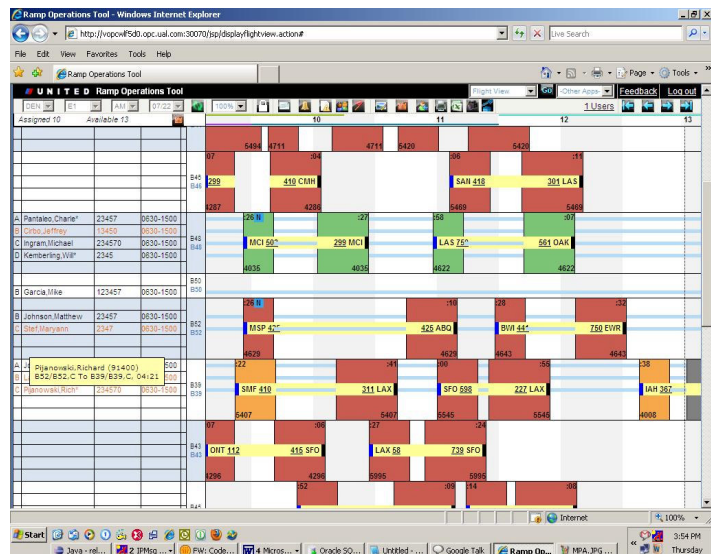

Team Building