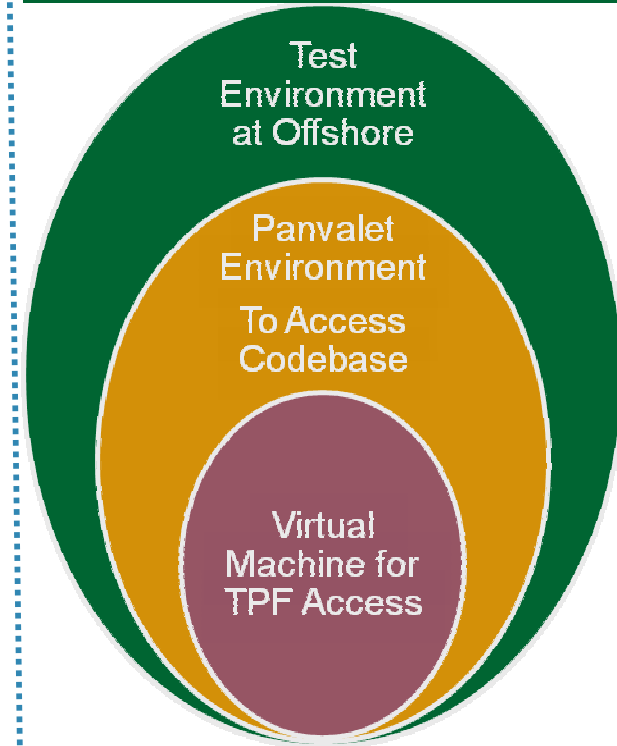

How do we Serve Our Customer From Remote

Have built-in quality checks and the whole system is designed with the programmer in mind, making it necessary to write correct TPF code